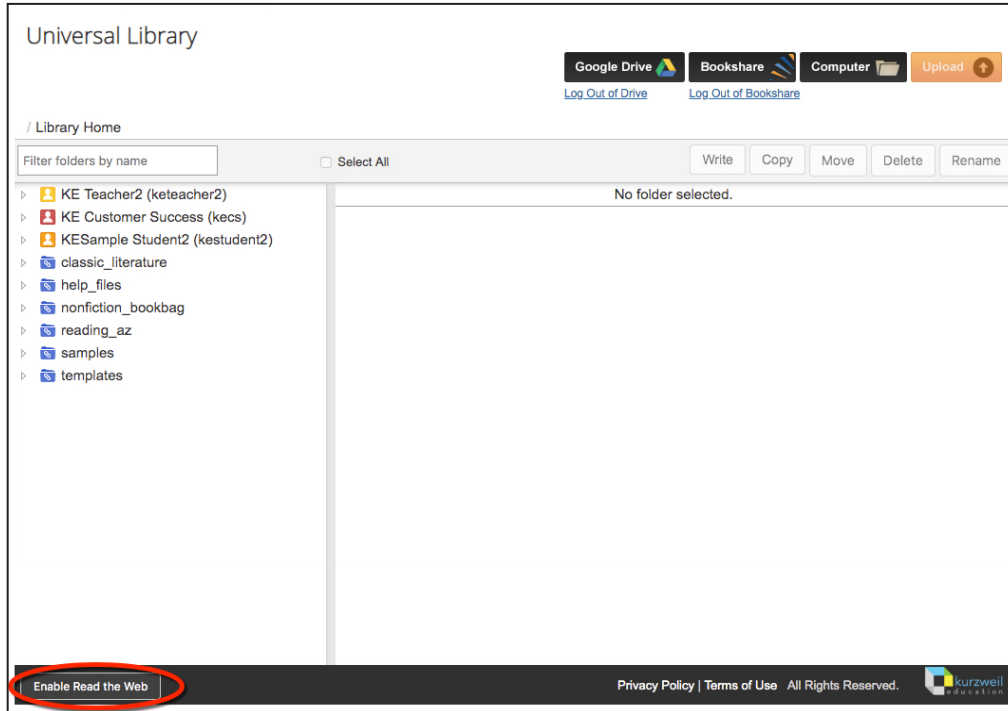

2.

Enable Read the Web from within Kurzweil 3000 for Web Browsers (www.Kurzweil3000.com). For Chrome only.

When you are logged in to www.Kurzweil3000.com in Chrome

- Click the **Enable Read the Web** button in the lower left corner
- This logs into the Read the Web extension with your credentials